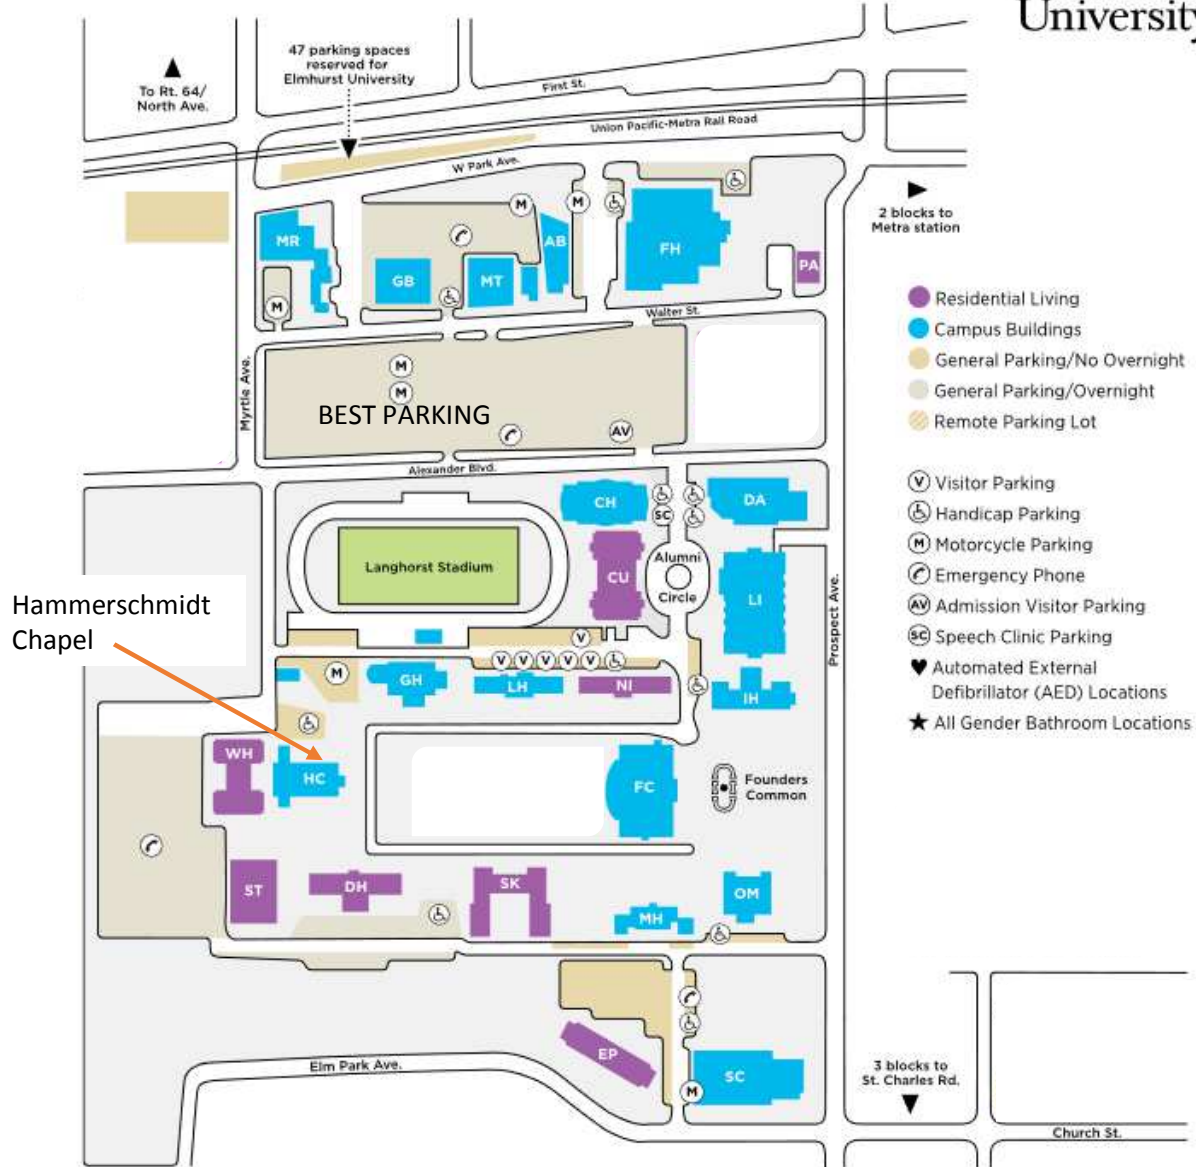

CAMPUS MAP

AB Accelerator ArtSpace ★
 CH Circle Hall
 CU Cureton Hall ★
 DA Daniels Hall
 DH Dinkmeyer Hall ★
 EP Elm Park Apartments
 FC Frick Center ★♥
 FH R.A. Faganel Hall & Tyrrell Fitness Center ★♥

GB Grounds Building
 GH Goebel Hall
 HC Hammerschmidt Memorial Chapel ♥
 IH Irion Hall
 LH Lehmann Hall ♥
 LI A.C. Buehler Library ♥
 MH Memorial Hall
 MR 103 Myrtle

MT Mill Theatre ♥
 NI Niebuhr Hall ★♥
 OM Old Main ★
 PA Prospect Apartments
 SC Schaible Science Center ♥
 SK Schick Hall ★
 ST Stanger Hall ★
 WH West Hall ★