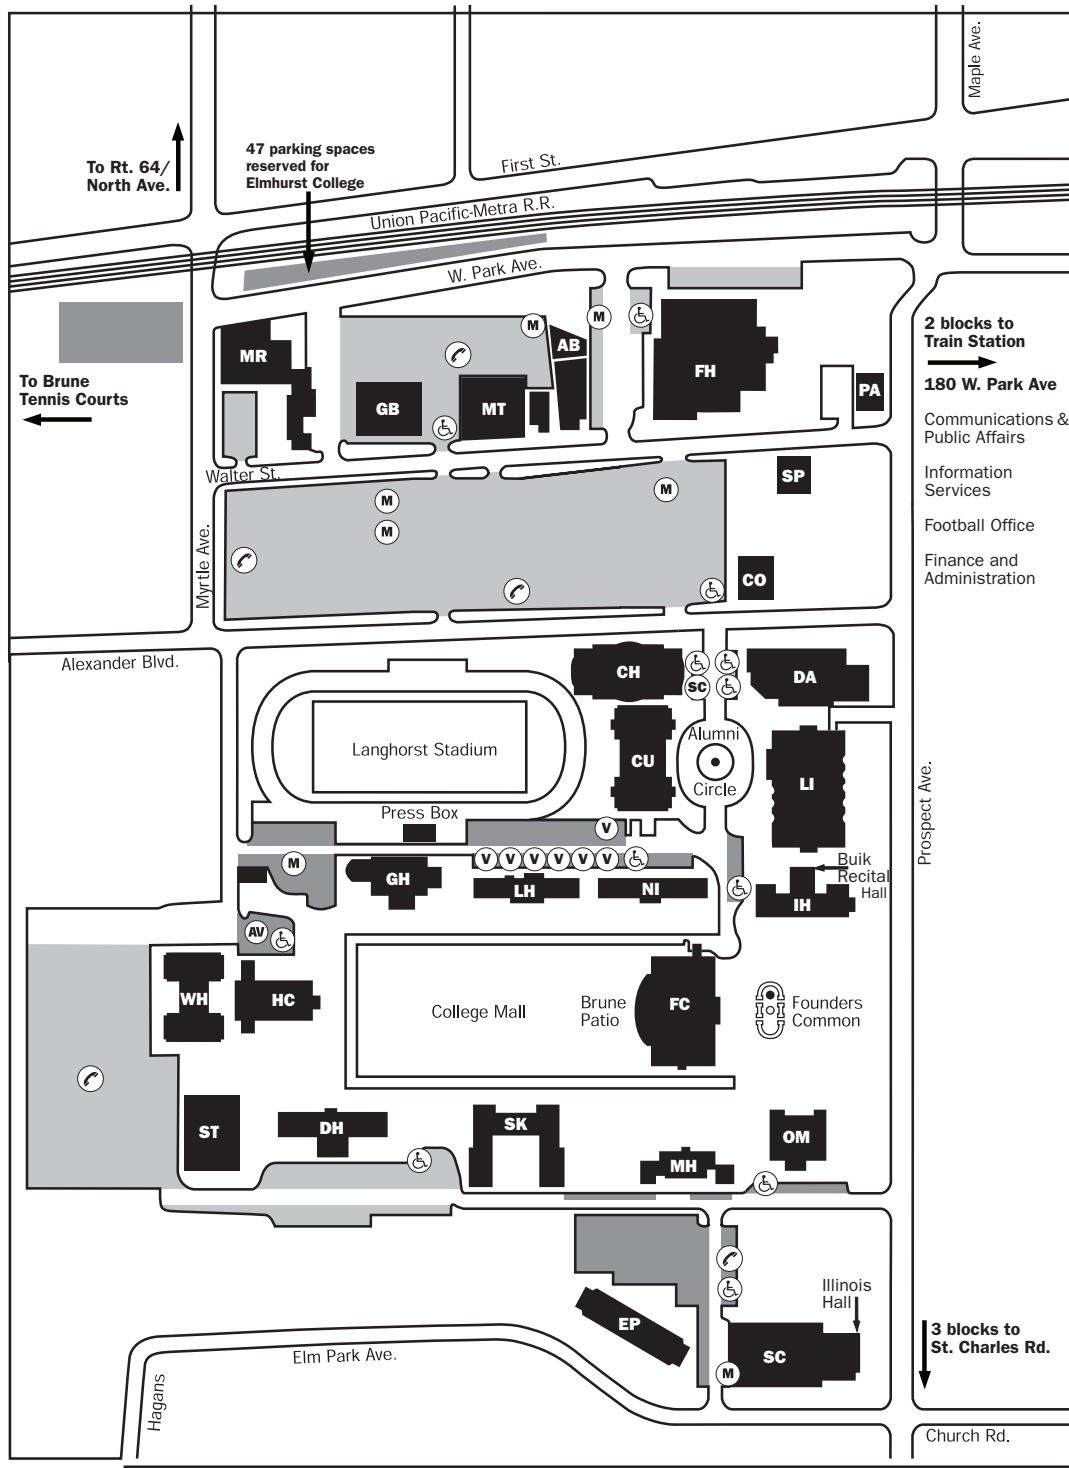

# Campus Map

## SYMBOL KEY

- General/No Overnight
- General/Overnight
- ▨ Remote Parking Lot
- Ⓟ Admission Visitor Parking
- Ⓡ Visitor Parking
- ♿ Handicap Parking
- Ⓜ Motorcycle Parking
- ☎ Emergency Phone
- Ⓢ Speech Clinic Parking

The remote parking lots are available to Elmhurst College students, staff and faculty during the Fall and Spring Terms, Monday through Friday until 6p.m., on days when classes are in session.

## BUILDING KEY

- |   |                                 |
|---|---------------------------------|
| AB Accelerator ArtSpace                       | IH Irion Hall                   |
| CH Circle Hall                                | LH Lehmann Hall                 |
| CO Chaplain's Office                          | LI A.C. Buehler Library         |
| CU Cureton Hall                               | MH Memorial Hall                |
| DA Daniels Hall                               | MR 103 Myrtle                   |
| DH Dinkmeyer Hall                             | MT Mill Theatre                 |
| EP Elm Park Apartments                        | NI Niebuhr Hall                 |
| FC Frick Center                               | OM Old Main                     |
| FH R.A. Faganel Hall & Tyrrell Fitness Center | PA Prospect Apartments          |
| GB Grounds Building                           | SC Schaible Science Center      |
| GH Goebel Hall                                | SK Schick Hall                  |
| HC Hammerschmidt Chapel                       | SP Special Events & Conferences |
|   | ST Stanger Hall                 |
|   | WH West Hall                    |